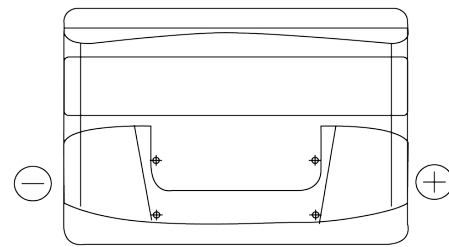

**Product overview**

Batteries for Cars

**Excell EB800**

Part number	EB800
Technology	Flooded
EAN/GTIN	3661024036443
Voltage	12 V
Capacity	80.0 Ah
CCA	640 A
Length	315 mm
Width	175 mm
Height	190 mm
Box size	L04
Polarity	ETN 0
Terminal Type	EN taper post
Hold Down	B13
Weights (subject of variation)	19.00 kg

**Polarity**

**Terminal Type**

Positive Terminal

Negative Terminal

**Hold Down**

Design, features and specifications are subject to change without notice. We disclaim any representation or warranty, express or implied, concerning the data or recommendations, and in no event shall be liable for any loss or damage claimed to have arisen as a result. Some products may not be available in your local market.