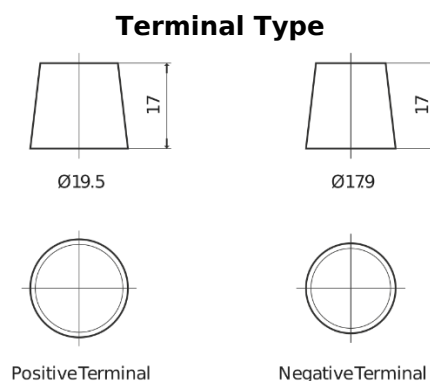

**Product overview**

Batteries for Trucks, Buses, Construction, Agriculture

**StartPRO EG1803**

Part number	EG1803
Technology	Flooded
EAN/GTIN	3661024035446
Voltage	12 V
Capacity	180 Ah
CCA	1000 A
Length	513 mm
Width	223 mm
Height	223 mm
Box size	D05
Polarity	ETN 3
Terminal Type	EN taper post
Hold Down	B0
Weights (subject of variation)	42.80 kg