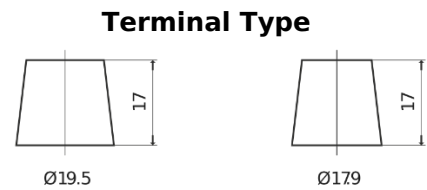

Product overview

Batteries for Cars

Excell EB454

Part number	EB454
Technology	Flooded
EAN/GTIN	3661024034371
Voltage	12 V
Capacity	45 Ah
CCA	330 A
Length	237 mm
Width	127 mm
Height	227 mm
Box size	B24
Polarity	ETN 0
Terminal Type	EN taper post
Hold Down	B0
Weights (subject of variation)	11.40 kg