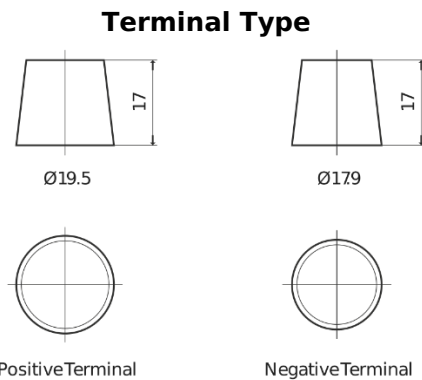

**Product overview**

Batteries for Cars

**Excell EB705**

Part number	EB705
Technology	Flooded
EAN/GTIN	3661024034449
Voltage	12 V
Capacity	70.0 Ah
CCA	540 A
Length	270 mm
Width	173 mm
Height	222 mm
Box size	D26
Polarity	ETN 1
Terminal Type	EN taper post
Hold Down	Korean B1+B6
Weights (subject of variation)	16.10 kg