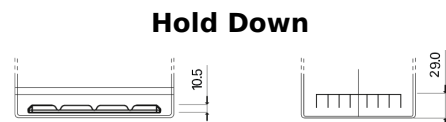

**Product overview**

Batteries for Cars

**Excell EB705**

Part number	EB705
Technology	Flooded
EAN/GTIN	3661024034449
Voltage	12 V
Capacity	70.0 Ah
CCA	540 A
Length	270 mm
Width	173 mm
Height	222 mm
Box size	D26
Polarity	ETN 1
Terminal Type	EN taper post
Hold Down	Korean B1+B6
Weights (subject of variation)	16.10 kg