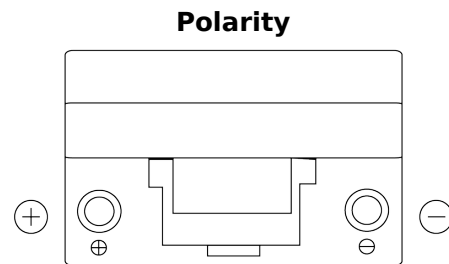

**Product overview**

Batteries for Cars

**Excell EB705**

Part number	EB705
Technology	Flooded
EAN/GTIN	3661024034449
Voltage	12 V
Capacity	70.0 Ah
CCA	540 A
Length	270 mm
Width	173 mm
Height	222 mm
Box size	D26
Polarity	ETN 1
Terminal Type	EN taper post
Hold Down	Korean B1+B6
Weights (subject of variation)	16.10 kg