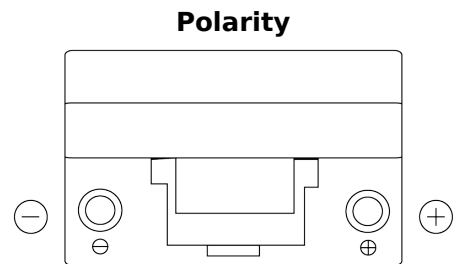

Product overview

Batteries for Cars

Excell EB704

Part number	EB704
Technology	Flooded
EAN/GTIN	3661024034432
Voltage	12 V
Capacity	70.0 Ah
CCA	540 A
Length	270 mm
Width	173 mm
Height	222 mm
Box size	D26
Polarity	ETN 0
Terminal Type	EN taper post
Hold Down	Korean B1+B6
Weights (subject of variation)	16.10 kg