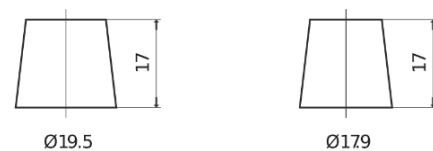

Terminal Type