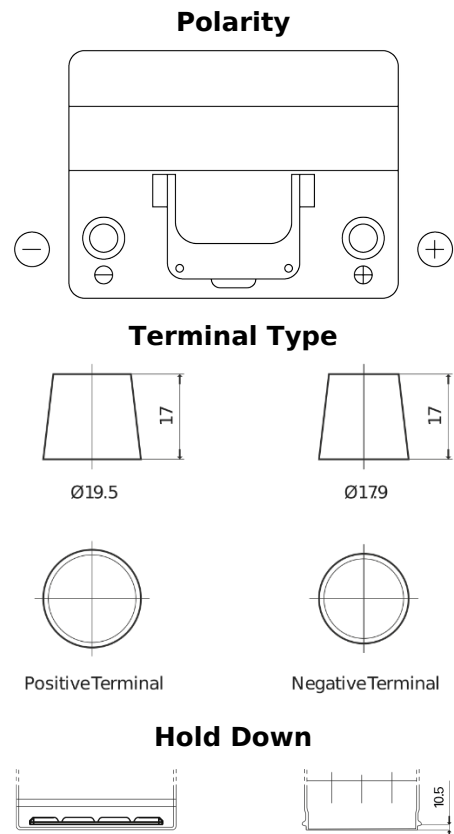

Product overview

Batteries for Cars

Excell EB604

Part number	EB604
Technology	Flooded
EAN/GTIN	3661024034418
Voltage	12 V
Capacity	60.0 Ah
CCA	480 A
Length	230 mm
Width	173 mm
Height	222 mm
Box size	D23
Polarity	ETN 0
Terminal Type	EN taper post
Hold Down	Korean B1
Weights (subject of variation)	14.60 kg