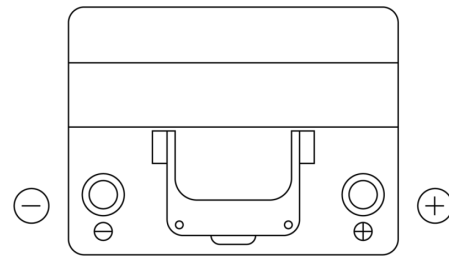

**Product overview**

Batteries for Cars

**Excell EB604**

Part number	EB604
Technology	Flooded
EAN/GTIN	3661024034418
Voltage	12 V
Capacity	60.0 Ah
CCA	480 A
Length	230 mm
Width	173 mm
Height	222 mm
Box size	D23
Polarity	ETN 0
Terminal Type	EN taper post
Hold Down	Korean B1
Weights (subject of variation)	14.60 kg

**Polarity**

**Terminal Type**

**Hold Down**

Design, features and specifications are subject to change without notice. We disclaim any representation or warranty, express or implied, concerning the data or recommendations, and in no event shall be liable for any loss or damage claimed to have arisen as a result. Some products may not be available in your local market.