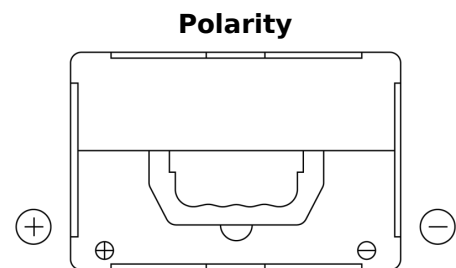

**Product overview**

Batteries for Cars

**Excell EB558**

Part number	EB558
Technology	Flooded
EAN/GTIN	3661024037419
Voltage	12 V
Capacity	55.0 Ah
CCA	620 A
Length	230 mm
Width	180 mm
Height	186 mm
Box size	G75
Polarity	ETN 1
Terminal Type	SAE S 3/8" side Terminal
Hold Down	B7
Weights (subject of variation)	14.20 kg