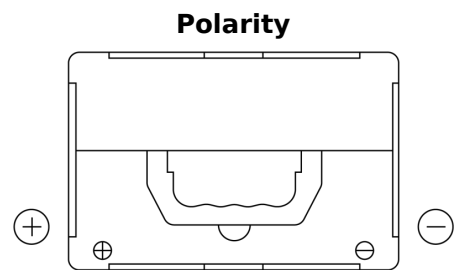

Product overview

Batteries for Cars

Excell EB558

Part number	EB558
Technology	Flooded
EAN/GTIN	3661024037419
Voltage	12 V
Capacity	55.0 Ah
CCA	620 A
Length	230 mm
Width	180 mm
Height	186 mm
Box size	G75
Polarity	ETN 1
Terminal Type	SAE S 3/8" side Terminal
Hold Down	B7
Weights (subject of variation)	14.20 kg