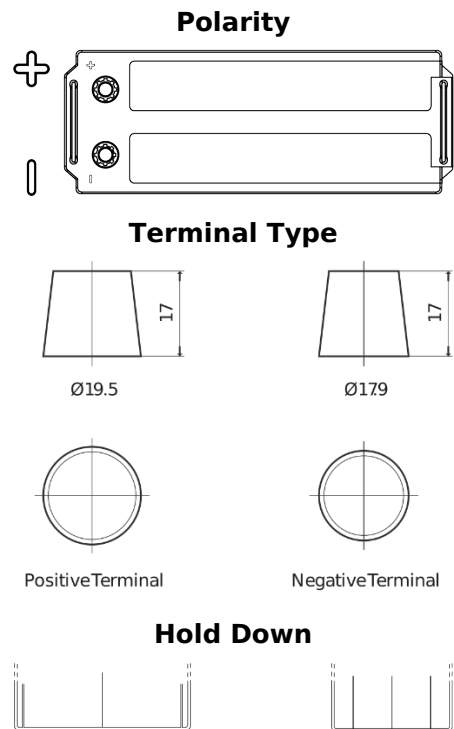

Product overview

Batteries for Trucks, Buses, Construction, Agriculture

PowerPRO TF1453

Part number	TF1453
Technology	Flooded
EAN/GTIN	3661024055307
Voltage	12 V
Capacity	145 Ah
CCA	900 A
Length	513 mm
Width	189 mm
Height	223 mm
Box size	D04
Polarity	ETN 3
Terminal Type	EN taper post
Hold Down	B0
Weights (subject of variation)	35.90 kg