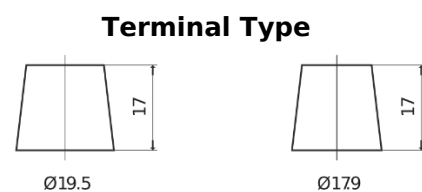

Product overview

Batteries for Trucks, Buses, Construction, Agriculture

PowerPRO FF1453

Part number	FF1453
Technology	Flooded
EAN/GTIN	3661024045308
Voltage	12 V
Capacity	145 Ah
CCA	900 A
Length	513 mm
Width	189 mm
Height	223 mm
Box size	D04
Polarity	ETN 3
Terminal Type	EN taper post
Hold Down	B0
Weights (subject of variation)	35.90 kg