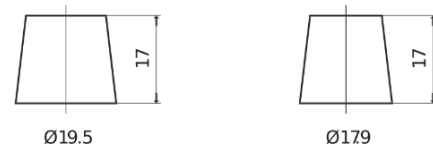

Terminal Type