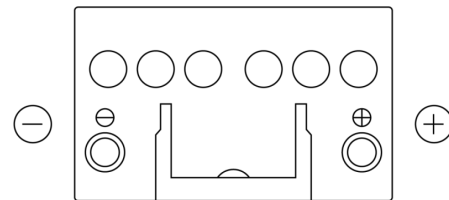

Product overview

Batteries for Cars

Excell EB450

Part number	EB450
Technology	Flooded
EAN/GTIN	3661024034494
Voltage	12 V
Capacity	45.0 Ah
CCA	330 A
Length	220 mm
Width	135 mm
Height	225 mm
Box size	E02
Polarity	ETN 0
Terminal Type	EN taper post
Hold Down	B1
Weights (subject of variation)	12.50 kg

Polarity

Terminal Type

Positive Terminal

Negative Terminal

Hold Down

Design, features and specifications are subject to change without notice. We disclaim any representation or warranty, express or implied, concerning the data or recommendations, and in no event shall be liable for any loss or damage claimed to have arisen as a result. Some products may not be available in your local market.