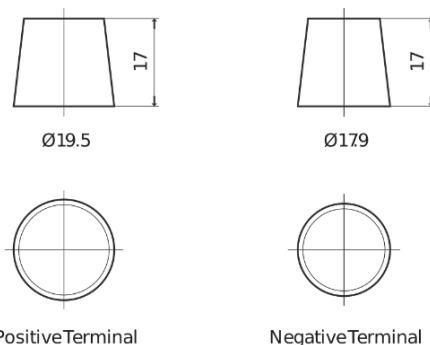

Product overview

Batteries for Cars

Excell EB440

Part number	EB440
Technology	Flooded
EAN/GTIN	3661024034500
Voltage	12 V
Capacity	44.0 Ah
CCA	400 A
Length	175 mm
Width	175 mm
Height	190 mm
Box size	L00
Polarity	ETN 0
Terminal Type	EN taper post
Hold Down	B13
Weights (subject of variation)	10.70 kg

Polarity

Terminal Type

Positive Terminal

Negative Terminal

Hold Down

Design, features and specifications are subject to change without notice. We disclaim any representation or warranty, express or implied, concerning the data or recommendations, and in no event shall be liable for any loss or damage claimed to have arisen as a result. Some products may not be available in your local market.