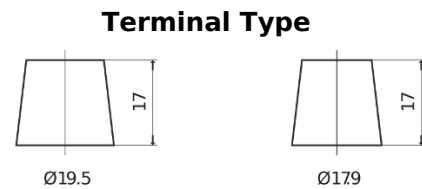

Product overview

Batteries for Trucks, Buses, Construction, Agriculture

StartPRO FG1403

Part number	FG1403
Technology	Flooded
EAN/GTIN	3661024045421
Voltage	12 V
Capacity	140 Ah
CCA	800 A
Length	513 mm
Width	189 mm
Height	223 mm
Box size	D04
Polarity	ETN 3
Terminal Type	EN taper post
Hold Down	B0
Weights (subject of variation)	34.10 kg