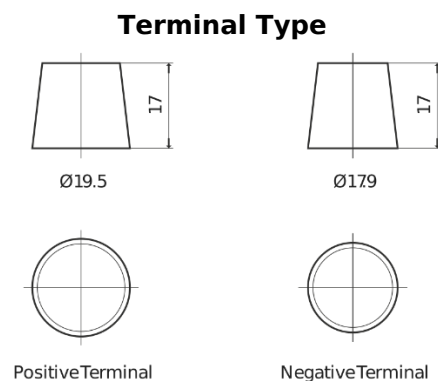

**Product overview**

Batteries for Marine and Leisure

**Start EN900**

Part number	EN900
Technology	Flooded
EAN/GTIN	3661024036061
Voltage	12 V
Capacity	140 Ah
CCA	800 A
MCA	900
Length	513 mm
Width	189 mm
Height	223 mm
Box size	D04
Polarity	ETN 3
Terminal Type	EN taper post
Hold Down	B0
Weights (subject of variation)	34.10 kg