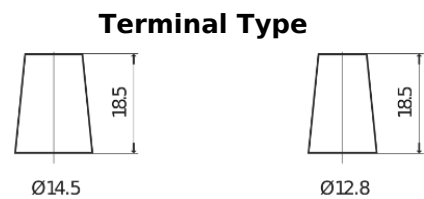

Product overview

Batteries for Cars

Excell EB356

| | |
|--------------------------------|----------------|
| Part number | EB356 |
| Technology | Flooded |
| EAN/GTIN | 3661024034333 |
| Voltage | 12 V |
| Capacity | 35.0 Ah |
| CCA | 240 A |
| Length | 187 mm |
| Width | 127 mm |
| Height | 220 mm |
| Box size | B19 |
| Polarity | ETN 0 |
| Terminal Type | JIS taper post |
| Hold Down | B0 |
| Weights (subject of variation) | 8.90 kg |