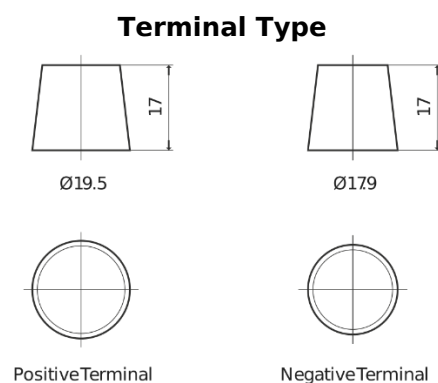

Product overview

Batteries for Trucks, Buses, Construction, Agriculture

StartPRO EG1403

Part number	EG1403
Technology	Flooded
EAN/GTIN	3661024035422
Voltage	12 V
Capacity	140 Ah
CCA	800 A
Length	513 mm
Width	189 mm
Height	223 mm
Box size	D04
Polarity	ETN 3
Terminal Type	EN taper post
Hold Down	B0
Weights (subject of variation)	34.10 kg