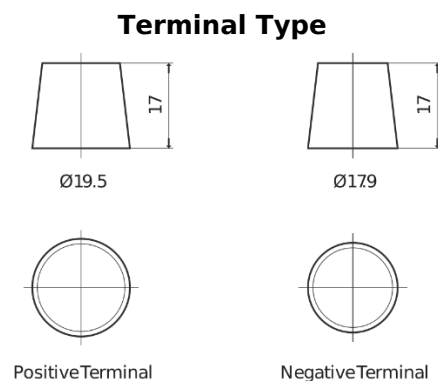

**Product overview**

Batteries for Trucks, Buses, Construction, Agriculture

**StartPRO DG1403**

Part number	DG1403
Technology	Flooded
EAN/GTIN	3661024025423
Voltage	12 V
Capacity	140 Ah
CCA	800 A
Length	513 mm
Width	189 mm
Height	223 mm
Box size	D04
Polarity	ETN 3
Terminal Type	EN taper post
Hold Down	B0
Weights (subject of variation)	34.10 kg