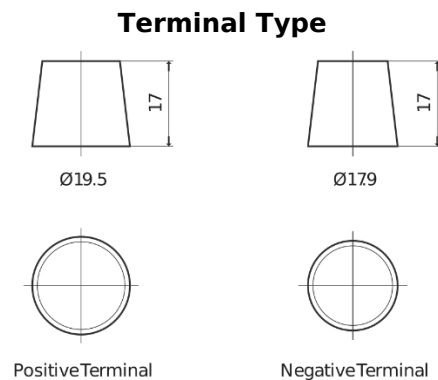

Product overview

Batteries for Marine and Leisure

Equipment GEL ES1350

Part number	ES1350
Technology	GEL
EAN/GTIN	3661024035774
Voltage	12 V
Capacity	120 Ah
Watt hour	1350 Wh
Length	513 mm
Width	189 mm
Height	223 mm
Box size	D04
Polarity	ETN 3
Terminal Type	EN taper post
Hold Down	B0
Weights (subject of variation)	40.00 kg