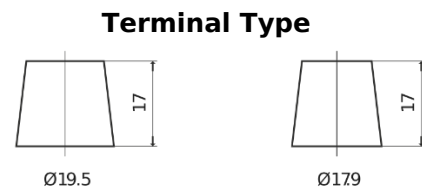

**Product overview**

Batteries for Marine and Leisure

**Equipment ET950**

Part number	ET950
Technology	Flooded
EAN/GTIN	3661024035897
Voltage	12 V
Capacity	135 Ah
Watt hour	950 Wh
Length	513 mm
Width	189 mm
Height	223 mm
Box size	D04
Polarity	ETN 3
Terminal Type	EN taper post
Hold Down	B0
Weights (subject of variation)	39.50 kg