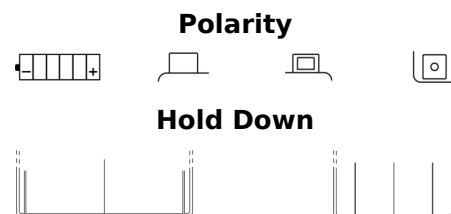

**Product overview**

Batteries for Motorcycles, ATVs, Snowmobiles, Garden

**Conventional EB14L-A2**

Part number	EB14L-A2
Technology	Flooded
EAN/GTIN	3661024033398
Voltage	12 V
Capacity	14.0 Ah
CCA	145 A
Length	135 mm
Width	90 mm
Height	165 mm
Box size	C49
Polarity	ETN 0
Terminal Type	M08
Hold Down	B0
Weights (subject of variation)	4.60 kg