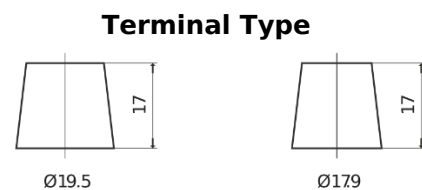

Product overview

Batteries for Trucks, Buses, Construction, Agriculture

StartPRO TG1203

Part number	TG1203
Technology	Flooded
EAN/GTIN	3661024056816
Voltage	12 V
Capacity	120 Ah
CCA	680 A
Length	513 mm
Width	189 mm
Height	223 mm
Box size	D04
Polarity	ETN 3
Terminal Type	EN taper post
Hold Down	B0
Weights (subject of variation)	32.50 kg