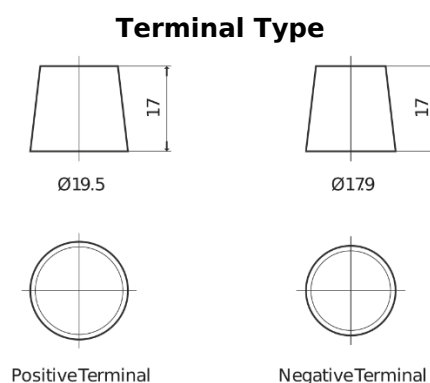

**Product overview**

Batteries for Trucks, Buses, Construction, Agriculture

**StartPRO EG1203**

Part number	EG1203
Technology	Flooded
EAN/GTIN	3661024036993
Voltage	12 V
Capacity	120 Ah
CCA	680 A
Length	513 mm
Width	189 mm
Height	223 mm
Box size	D04
Polarity	ETN 3
Terminal Type	EN taper post
Hold Down	B0
Weights (subject of variation)	32.50 kg