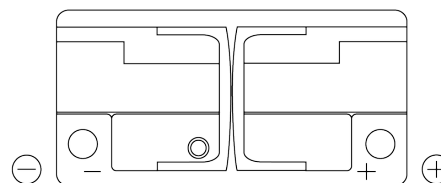

Product overview

Batteries for Cars

Excell EB1100

Part number	EB1100
Technology	Flooded
EAN/GTIN	3661024036238
Voltage	12 V
Capacity	110.0 Ah
CCA	850 A
Length	392 mm
Width	175 mm
Height	190 mm
Box size	L06
Polarity	ETN 0
Terminal Type	EN taper post
Hold Down	B13
Weights (subject of variation)	26.30 kg

Polarity

Terminal Type

Positive Terminal

Negative Terminal

Hold Down

Design, features and specifications are subject to change without notice. We disclaim any representation or warranty, express or implied, concerning the data or recommendations, and in no event shall be liable for any loss or damage claimed to have arisen as a result. Some products may not be available in your local market.