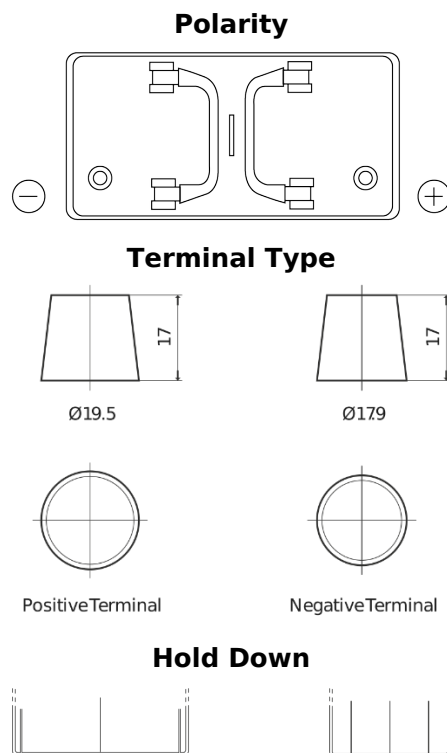

**Product overview**

Batteries for Trucks, Buses, Construction, Agriculture

**PowerPRO TF1250**

Part number	TF1250
Technology	Flooded
EAN/GTIN	3661024057677
Voltage	12 V
Capacity	125 Ah
CCA	850 A
Length	349 mm
Width	175 mm
Height	285 mm
Box size	D03
Polarity	ETN 0
Terminal Type	EN taper post
Hold Down	B0
Weights (subject of variation)	31.00 kg