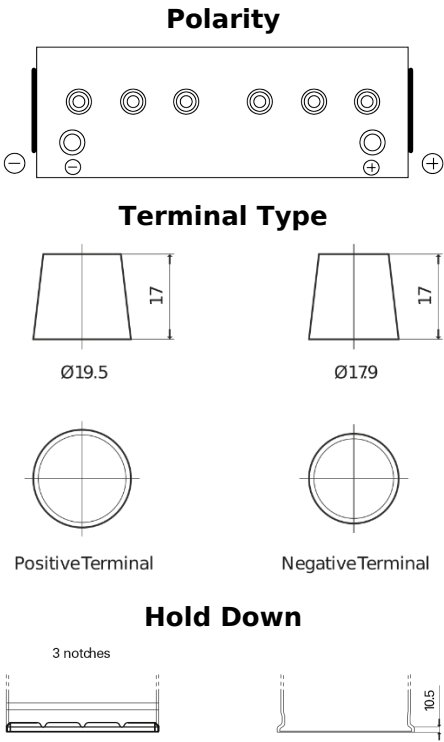

Product overview

Batteries for Trucks, Buses, Construction, Agriculture

StartPRO FG1402

Part number	FG1402
Technology	Flooded
EAN/GTIN	3661024045346
Voltage	12 V
Capacity	140 Ah
CCA	900 A
Length	508 mm
Width	175 mm
Height	205 mm
Box size	ATM
Polarity	ETN 0
Terminal Type	EN taper post
Hold Down	B1
Weights (subject of variation)	33.80 kg