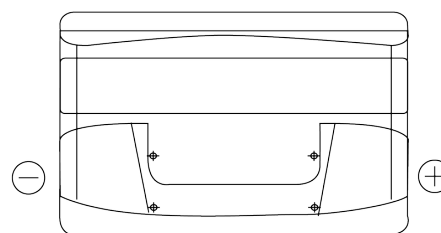

Product overview

Batteries for Cars

Excell EB1000

Part number	EB1000
Technology	Flooded
EAN/GTIN	3661024034715
Voltage	12 V
Capacity	100.0 Ah
CCA	720 A
Length	315 mm
Width	175 mm
Height	205 mm
Box size	LH4
Polarity	ETN 0
Terminal Type	EN taper post
Hold Down	B13
Weights (subject of variation)	21.90 kg

Polarity

Terminal Type

Positive Terminal

Negative Terminal

Hold Down

Design, features and specifications are subject to change without notice. We disclaim any representation or warranty, express or implied, concerning the data or recommendations, and in no event shall be liable for any loss or damage claimed to have arisen as a result. Some products may not be available in your local market.