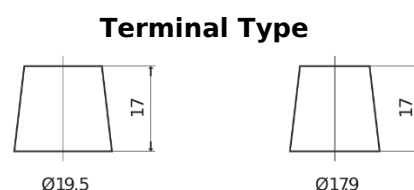

Product overview

Batteries for Trucks, Buses, Construction, Agriculture

PowerPRO EF1250

Part number	EF1250
Technology	Flooded
EAN/GTIN	3661024037945
Voltage	12 V
Capacity	125 Ah
CCA	850 A
Length	349 mm
Width	175 mm
Height	285 mm
Box size	D03
Polarity	ETN 0
Terminal Type	EN taper post
Hold Down	B0
Weights (subject of variation)	31.00 kg