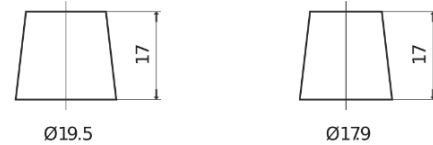

**Product overview**

Batteries for Cars

**Excell EB1000**

Part number	EB1000
Technology	Flooded
EAN/GTIN	3661024034715
Voltage	12 V
Capacity	100.0 Ah
CCA	720 A
Length	315 mm
Width	175 mm
Height	205 mm
Box size	LH4
Polarity	ETN 0
Terminal Type	EN taper post
Hold Down	B13
Weights (subject of variation)	21.90 kg

**Polarity**

**Terminal Type**

Positive Terminal

Negative Terminal

**Hold Down**

Design, features and specifications are subject to change without notice. We disclaim any representation or warranty, express or implied, concerning the data or recommendations, and in no event shall be liable for any loss or damage claimed to have arisen as a result. Some products may not be available in your local market.