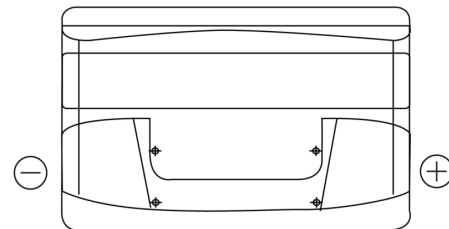

Product overview

Batteries for Cars

Excell EB1000

Part number	EB1000
Technology	Flooded
EAN/GTIN	3661024034715
Voltage	12 V
Capacity	100.0 Ah
CCA	720 A
Length	315 mm
Width	175 mm
Height	205 mm
Box size	LH4
Polarity	ETN 0
Terminal Type	EN taper post
Hold Down	B13
Weights (subject of variation)	21.90 kg

Polarity

Terminal Type

Hold Down

Design, features and specifications are subject to change without notice. We disclaim any representation or warranty, express or implied, concerning the data or recommendations, and in no event shall be liable for any loss or damage claimed to have arisen as a result. Some products may not be available in your local market.