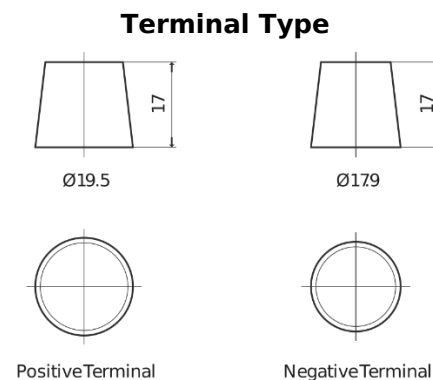

Product overview

Batteries for Cars

Premium EA955

Part number	EA955
Technology	Flooded
EAN/GTIN	3661024034197
Voltage	12 V
Capacity	95.0 Ah
CCA	800 A
Length	306 mm
Width	173 mm
Height	222 mm
Box size	D31
Polarity	ETN 1
Terminal Type	EN taper post
Hold Down	Korean B1
Weights (subject of variation)	21.40 kg