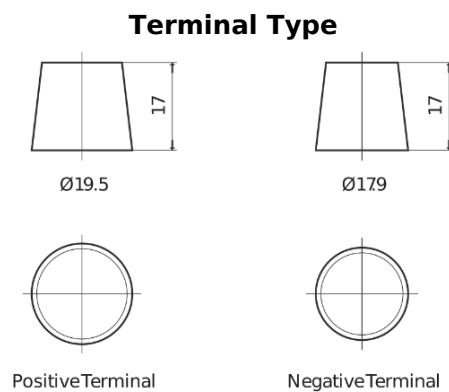

**Product overview**

Batteries for Cars

**Premium EA954**

Part number	EA954
Technology	Flooded
EAN/GTIN	3661024034180
Voltage	12 V
Capacity	95.0 Ah
CCA	800 A
Length	306 mm
Width	173 mm
Height	222 mm
Box size	D31
Polarity	ETN 0
Terminal Type	EN taper post
Hold Down	Korean B1
Weights (subject of variation)	21.40 kg