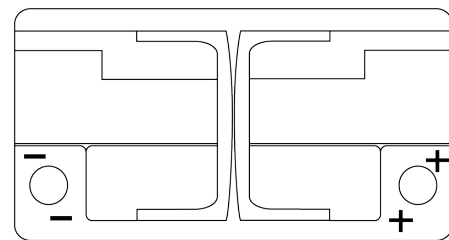

**Product overview**

Batteries for Cars

**Premium EA900**

Part number	EA900
Technology	Flooded
EAN/GTIN	3661024036450
Voltage	12 V
Capacity	90.0 Ah
CCA	720 A
Length	315 mm
Width	175 mm
Height	190 mm
Box size	L04
Polarity	ETN 0
Terminal Type	EN taper post
Hold Down	B13
Weights (subject of variation)	19.70 kg

**Polarity**

**Terminal Type**

Positive Terminal

Negative Terminal

**Hold Down**

Design, features and specifications are subject to change without notice. We disclaim any representation or warranty, express or implied, concerning the data or recommendations, and in no event shall be liable for any loss or damage claimed to have arisen as a result. Some products may not be available in your local market.