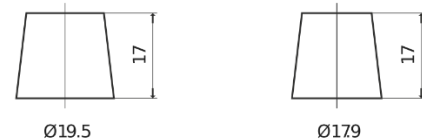

**Product overview**

Batteries for Cars

**Premium EA900**

Part number	EA900
Technology	Flooded
EAN/GTIN	3661024036450
Voltage	12 V
Capacity	90.0 Ah
CCA	720 A
Length	315 mm
Width	175 mm
Height	190 mm
Box size	L04
Polarity	ETN 0
Terminal Type	EN taper post
Hold Down	B13
Weights (subject of variation)	19.70 kg

**Polarity**

**Terminal Type**

Positive Terminal

Negative Terminal

**Hold Down**

Design, features and specifications are subject to change without notice. We disclaim any representation or warranty, express or implied, concerning the data or recommendations, and in no event shall be liable for any loss or damage claimed to have arisen as a result. Some products may not be available in your local market.