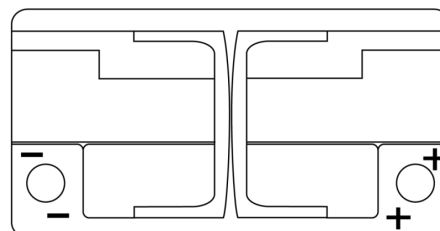

Product overview

Batteries for Cars

Premium EA852

Part number	EA852
Technology	Flooded
EAN/GTIN	3661024034296
Voltage	12 V
Capacity	85.0 Ah
CCA	800 A
Length	315 mm
Width	175 mm
Height	175 mm
Box size	LB4
Polarity	ETN 0
Terminal Type	EN taper post
Hold Down	B13
Weights (subject of variation)	18.60 kg

Polarity

Terminal Type

Hold Down

Design, features and specifications are subject to change without notice. We disclaim any representation or warranty, express or implied, concerning the data or recommendations, and in no event shall be liable for any loss or damage claimed to have arisen as a result. Some products may not be available in your local market.