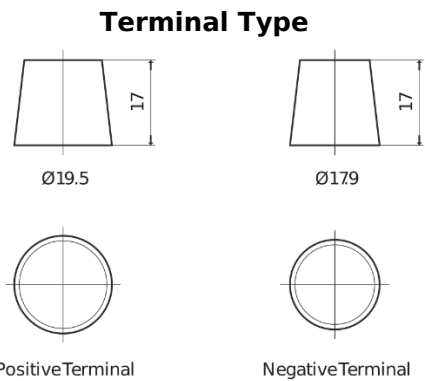

Product overview

Batteries for Marine and Leisure

Dual ER600

Part number	ER600
Technology	Flooded
EAN/GTIN	3661024037969
Voltage	12 V
Capacity	120 Ah
CCA	800 A
Length	349 mm
Width	175 mm
Height	285 mm
Box size	D03
Polarity	ETN 1
Terminal Type	EN taper post
Hold Down	B0
Weights (subject of variation)	31.40 kg