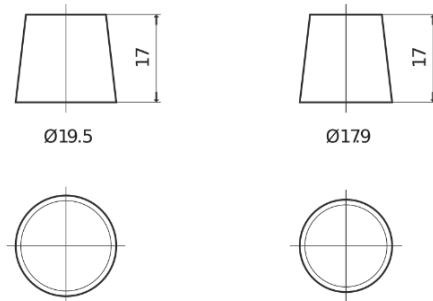

Product overview

Batteries for Cars

Premium EA770

Part number	EA770
Technology	Flooded
EAN/GTIN	3661024034241
Voltage	12 V
Capacity	77.0 Ah
CCA	760 A
Length	278 mm
Width	175 mm
Height	190 mm
Box size	L03
Polarity	ETN 0
Terminal Type	EN taper post
Hold Down	B13
Weights (subject of variation)	17.50 kg

Polarity

Terminal Type

Positive Terminal

Negative Terminal

Hold Down

Design, features and specifications are subject to change without notice. We disclaim any representation or warranty, express or implied, concerning the data or recommendations, and in no event shall be liable for any loss or damage claimed to have arisen as a result. Some products may not be available in your local market.