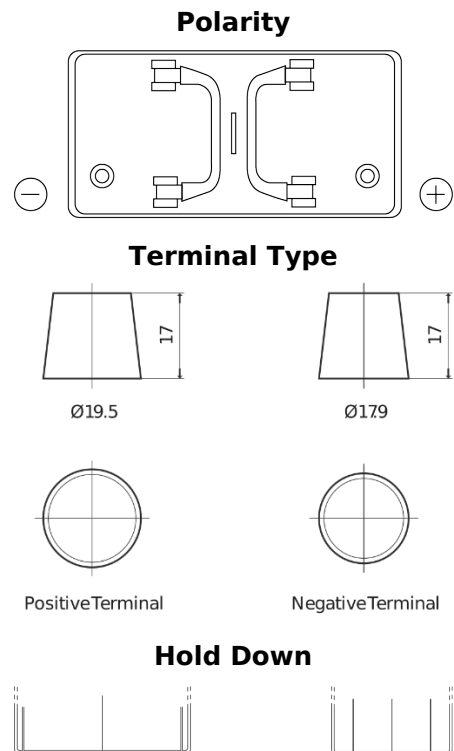

Product overview

Batteries for Trucks, Buses, Construction, Agriculture

StartPRO TG1250

| | |
|--------------------------------|---------------|
| Part number | TG1250 |
| Technology | Flooded |
| EAN/GTIN | 3661024055406 |
| Voltage | 12 V |
| Capacity | 125 Ah |
| CCA | 760 A |
| Length | 349 mm |
| Width | 175 mm |
| Height | 285 mm |
| Box size | D03 |
| Polarity | ETN 0 |
| Terminal Type | EN taper post |
| Hold Down | B0 |
| Weights (subject of variation) | 29.50 kg |