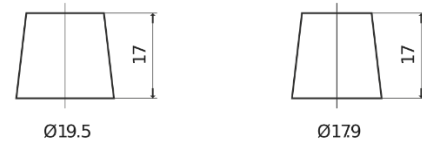

Terminal Type