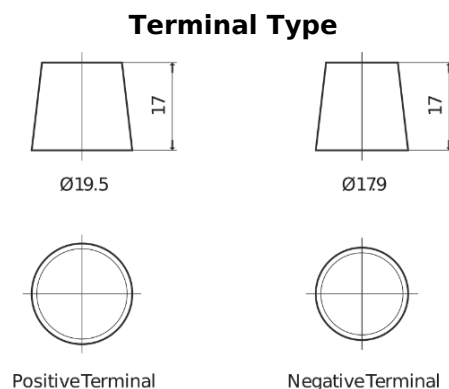

**Product overview**

Batteries for Cars

**Premium EA755**

Part number	EA755
Technology	Flooded
EAN/GTIN	3661024034173
Voltage	12 V
Capacity	75.0 Ah
CCA	630 A
Length	270 mm
Width	173 mm
Height	222 mm
Box size	D26
Polarity	ETN 1
Terminal Type	EN taper post
Hold Down	Korean B1+B6
Weights (subject of variation)	17.40 kg