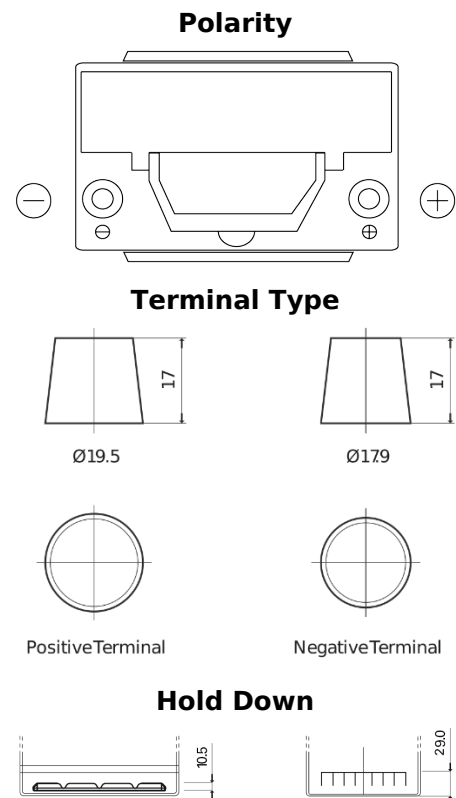

Product overview

Batteries for Cars

Premium EA754

Part number	EA754
Technology	Flooded
EAN/GTIN	3661024034166
Voltage	12 V
Capacity	75.0 Ah
CCA	630 A
Length	270 mm
Width	173 mm
Height	222 mm
Box size	D26
Polarity	ETN 0
Terminal Type	EN taper post
Hold Down	Korean B1+B6
Weights (subject of variation)	17.40 kg