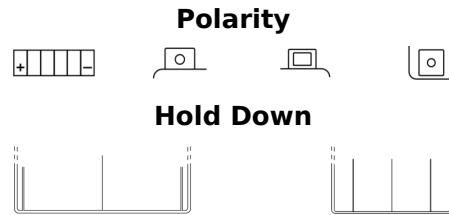

Product overview

Batteries for Motorcycles, ATVs, Snowmobiles, Garden

AGM Ready AGM12-15

Part number	AGM12-15
Technology	AGM
EAN/GTIN	3661024038133
Voltage	12 V
Capacity	14.0 Ah
CCA	215 A
Length	150 mm
Width	90 mm
Height	160 mm
Box size	C57
Polarity	ETN 1
Terminal Type	M04
Hold Down	B0
Weights (subject of variation)	5.00 kg