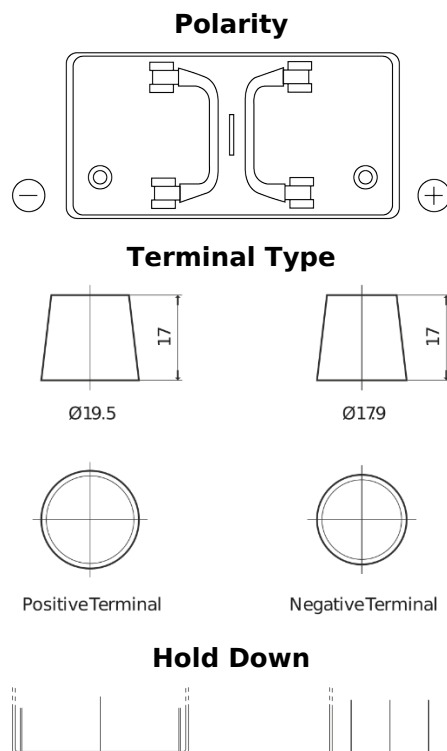

**Product overview**

Batteries for Trucks, Buses, Construction, Agriculture

**StartPRO EG1250**

Part number	EG1250
Technology	Flooded
EAN/GTIN	3661024035408
Voltage	12 V
Capacity	125 Ah
CCA	760 A
Length	349 mm
Width	175 mm
Height	285 mm
Box size	D03
Polarity	ETN 0
Terminal Type	EN taper post
Hold Down	B0
Weights (subject of variation)	29.50 kg