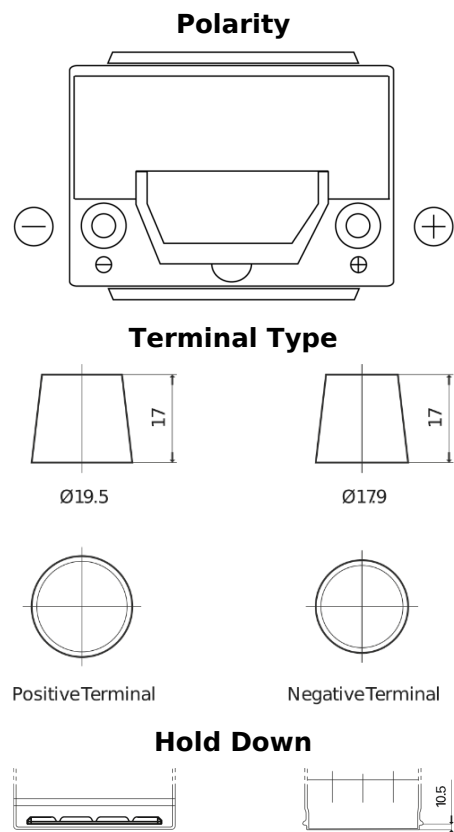

Product overview

Batteries for Cars

Premium EA654

Part number	EA654
Technology	Flooded
EAN/GTIN	3661024034142
Voltage	12 V
Capacity	65.0 Ah
CCA	580 A
Length	230 mm
Width	173 mm
Height	222 mm
Box size	D23
Polarity	ETN 0
Terminal Type	EN taper post
Hold Down	Korean B1
Weights (subject of variation)	16.00 kg