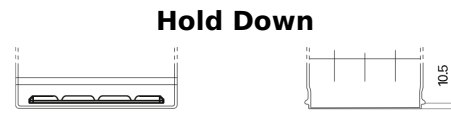

**Product overview**

Batteries for Cars

**Premium EA654**

Part number	EA654
Technology	Flooded
EAN/GTIN	3661024034142
Voltage	12 V
Capacity	65.0 Ah
CCA	580 A
Length	230 mm
Width	173 mm
Height	222 mm
Box size	D23
Polarity	ETN 0
Terminal Type	EN taper post
Hold Down	Korean B1
Weights (subject of variation)	16.00 kg