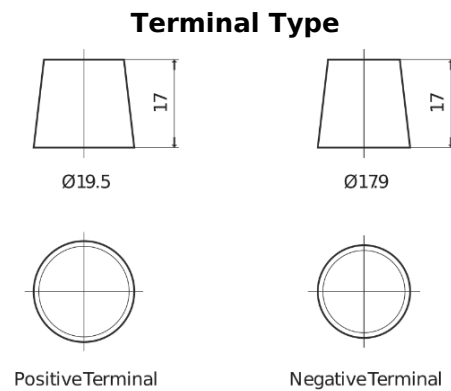

**Product overview**

Batteries for Cars

**Premium EA654**

Part number	EA654
Technology	Flooded
EAN/GTIN	3661024034142
Voltage	12 V
Capacity	65.0 Ah
CCA	580 A
Length	230 mm
Width	173 mm
Height	222 mm
Box size	D23
Polarity	ETN 0
Terminal Type	EN taper post
Hold Down	Korean B1
Weights (subject of variation)	16.00 kg