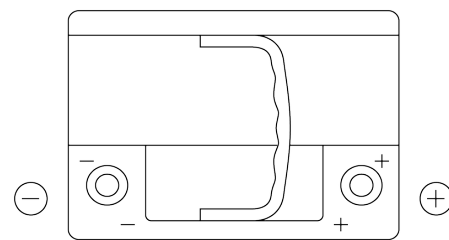

Product overview

Batteries for Cars

Premium EA640

Part number	EA640
Technology	Flooded
EAN/GTIN	3661024034227
Voltage	12 V
Capacity	64.0 Ah
CCA	640 A
Length	242 mm
Width	175 mm
Height	190 mm
Box size	L02
Polarity	ETN 0
Terminal Type	EN taper post
Hold Down	B13
Weights (subject of variation)	14.90 kg

Polarity

Terminal Type

Positive Terminal

Negative Terminal

Hold Down

Design, features and specifications are subject to change without notice. We disclaim any representation or warranty, express or implied, concerning the data or recommendations, and in no event shall be liable for any loss or damage claimed to have arisen as a result. Some products may not be available in your local market.