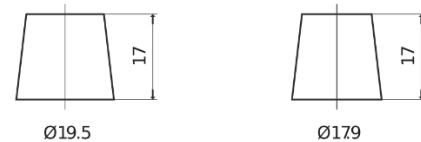

Terminal Type