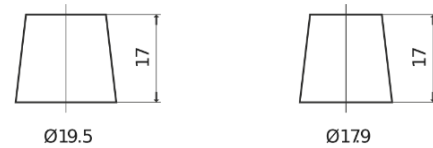

Product overview

Batteries for Cars

Premium EA640

Part number	EA640
Technology	Flooded
EAN/GTIN	3661024034227
Voltage	12 V
Capacity	64.0 Ah
CCA	640 A
Length	242 mm
Width	175 mm
Height	190 mm
Box size	L02
Polarity	ETN 0
Terminal Type	EN taper post
Hold Down	B13
Weights (subject of variation)	14.90 kg

Polarity

Terminal Type

Positive Terminal

Negative Terminal

Hold Down

Design, features and specifications are subject to change without notice. We disclaim any representation or warranty, express or implied, concerning the data or recommendations, and in no event shall be liable for any loss or damage claimed to have arisen as a result. Some products may not be available in your local market.