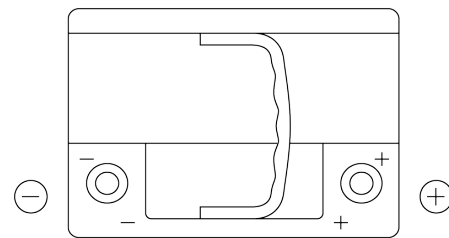

Product overview

Batteries for Cars

Premium EA612

Part number	EA612
Technology	Flooded
EAN/GTIN	3661024034272
Voltage	12 V
Capacity	61.0 Ah
CCA	600 A
Length	242 mm
Width	175 mm
Height	175 mm
Box size	LB2
Polarity	ETN 0
Terminal Type	EN taper post
Hold Down	B13
Weights (subject of variation)	14.00 kg

Polarity

Terminal Type

Positive Terminal

Negative Terminal

Hold Down

Design, features and specifications are subject to change without notice. We disclaim any representation or warranty, express or implied, concerning the data or recommendations, and in no event shall be liable for any loss or damage claimed to have arisen as a result. Some products may not be available in your local market.