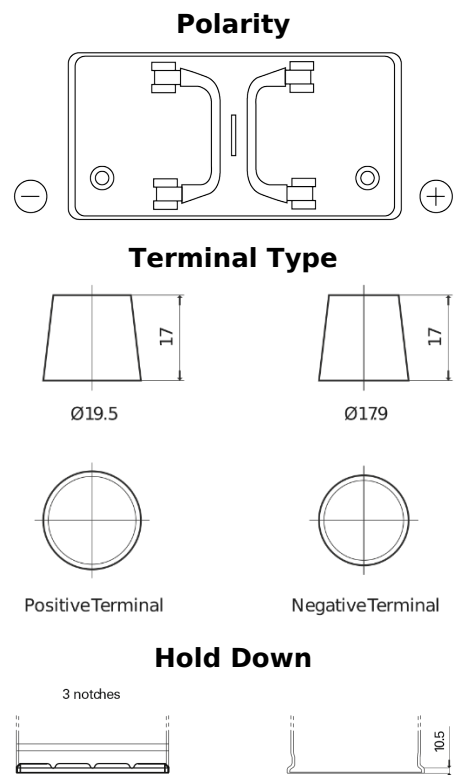

Product overview

Batteries for Trucks, Buses, Construction, Agriculture

PowerPRO FF1202

Part number	FF1202
Technology	Flooded
EAN/GTIN	3661024045278
Voltage	12 V
Capacity	120 Ah
CCA	870 A
Length	349 mm
Width	175 mm
Height	235 mm
Box size	D02
Polarity	ETN 0
Terminal Type	EN taper post
Hold Down	B1
Weights (subject of variation)	27.50 kg