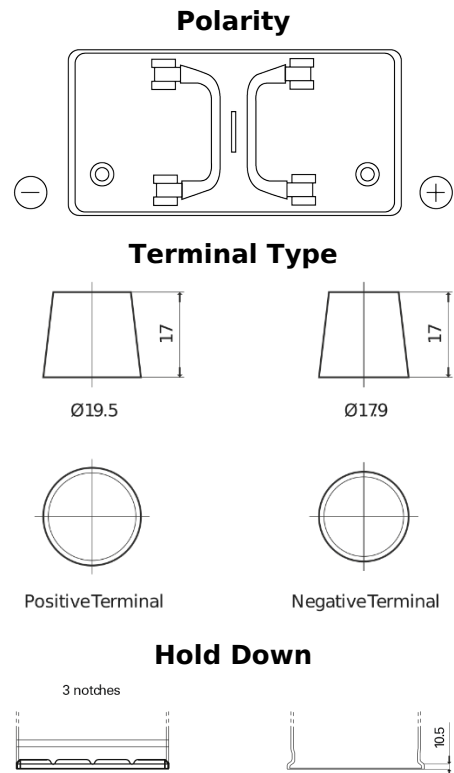

Product overview

Batteries for Trucks, Buses, Construction, Agriculture

PowerPRO FF1202

Part number	FF1202
Technology	Flooded
EAN/GTIN	3661024045278
Voltage	12 V
Capacity	120 Ah
CCA	870 A
Length	349 mm
Width	175 mm
Height	235 mm
Box size	D02
Polarity	ETN 0
Terminal Type	EN taper post
Hold Down	B1
Weights (subject of variation)	27.50 kg