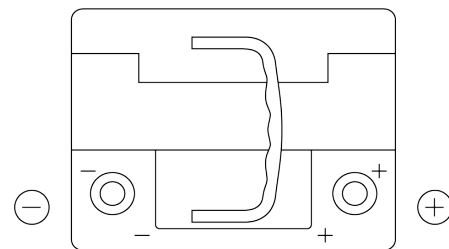

Product overview

Batteries for Cars

Premium EA530

| | |
|--------------------------------|---------------|
| Part number | EA530 |
| Technology | Flooded |
| EAN/GTIN | 3661024034203 |
| Voltage | 12 V |
| Capacity | 53.0 Ah |
| CCA | 540 A |
| Length | 207 mm |
| Width | 175 mm |
| Height | 190 mm |
| Box size | L01 |
| Polarity | ETN 0 |
| Terminal Type | EN taper post |
| Hold Down | B13 |
| Weights (subject of variation) | 12.70 kg |

Polarity

Terminal Type

Positive Terminal

Negative Terminal

Hold Down

Design, features and specifications are subject to change without notice. We disclaim any representation or warranty, express or implied, concerning the data or recommendations, and in no event shall be liable for any loss or damage claimed to have arisen as a result. Some products may not be available in your local market.