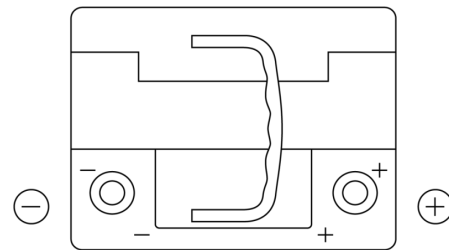

**Product overview**

Batteries for Cars

**Premium EA530**

Part number	EA530
Technology	Flooded
EAN/GTIN	3661024034203
Voltage	12 V
Capacity	53.0 Ah
CCA	540 A
Length	207 mm
Width	175 mm
Height	190 mm
Box size	L01
Polarity	ETN 0
Terminal Type	EN taper post
Hold Down	B13
Weights (subject of variation)	12.70 kg

**Polarity**

**Terminal Type**

Positive Terminal

Negative Terminal

**Hold Down**

Design, features and specifications are subject to change without notice. We disclaim any representation or warranty, express or implied, concerning the data or recommendations, and in no event shall be liable for any loss or damage claimed to have arisen as a result. Some products may not be available in your local market.