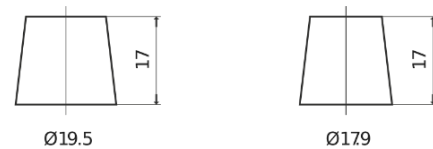

**Product overview**

Batteries for Cars

**Premium EA530**

Part number	EA530
Technology	Flooded
EAN/GTIN	3661024034203
Voltage	12 V
Capacity	53.0 Ah
CCA	540 A
Length	207 mm
Width	175 mm
Height	190 mm
Box size	L01
Polarity	ETN 0
Terminal Type	EN taper post
Hold Down	B13
Weights (subject of variation)	12.70 kg

**Polarity**

**Terminal Type**

Positive Terminal

Negative Terminal

**Hold Down**

Design, features and specifications are subject to change without notice. We disclaim any representation or warranty, express or implied, concerning the data or recommendations, and in no event shall be liable for any loss or damage claimed to have arisen as a result. Some products may not be available in your local market.