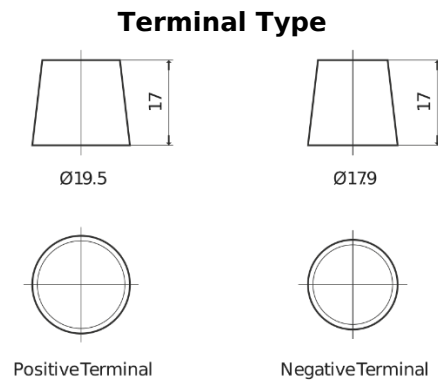

Product overview

Batteries for Marine and Leisure

Dual ER550

Part number	ER550
Technology	Flooded
EAN/GTIN	3661024035989
Voltage	12 V
Capacity	115 Ah
CCA	760 A
Watt hour	550 Wh
Length	349 mm
Width	175 mm
Height	235 mm
Box size	D02
Polarity	ETN 1
Terminal Type	EN taper post
Hold Down	B0
Weights (subject of variation)	27.80 kg