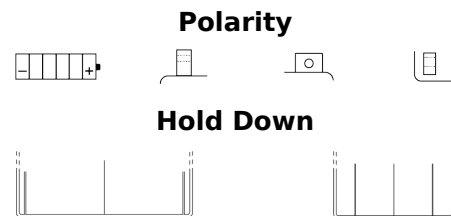

**Product overview**

Batteries for Motorcycles, ATVs, Snowmobiles, Garden

**Conventional E60-N30L-B**

Part number	E60-N30L-B
Technology	Flooded
EAN/GTIN	3661024033596
Voltage	12 V
Capacity	30.0 Ah
CCA	300 A
Length	185 mm
Width	130 mm
Height	170 mm
Box size	C68
Polarity	ETN 0
Terminal Type	M11
Hold Down	B0
Weights (subject of variation)	8.90 kg