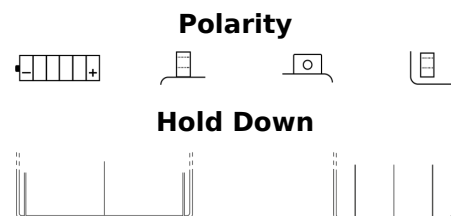

Product overview

Batteries for Motorcycles, ATVs, Snowmobiles, Garden

Conventional E60-N30L-A

| | |
|--------------------------------|---------------|
| Part number | E60-N30L-A |
| Technology | Flooded |
| EAN/GTIN | 3661024033602 |
| Voltage | 12 V |
| Capacity | 30.0 Ah |
| CCA | 300 A |
| Length | 185 mm |
| Width | 130 mm |
| Height | 170 mm |
| Box size | C68 |
| Polarity | ETN 0 |
| Terminal Type | M11 |
| Hold Down | B0 |
| Weights (subject of variation) | 8.90 kg |