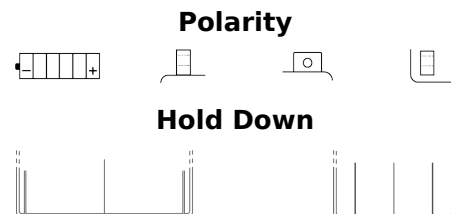

**Product overview**

Batteries for Motorcycles, ATVs, Snowmobiles, Garden

**Conventional E60-N30L-A**

Part number	E60-N30L-A
Technology	Flooded
EAN/GTIN	3661024033602
Voltage	12 V
Capacity	30.0 Ah
CCA	300 A
Length	185 mm
Width	130 mm
Height	170 mm
Box size	C68
Polarity	ETN 0
Terminal Type	M11
Hold Down	B0
Weights (subject of variation)	8.90 kg