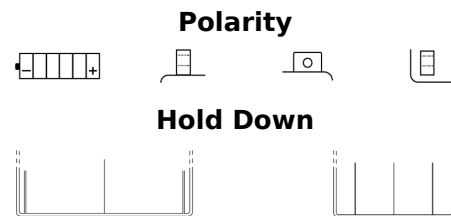

**Product overview**

Batteries for Motorcycles, ATVs, Snowmobiles, Garden

**Conventional E60-N24L-A**

Part number	E60-N24L-A
Technology	Flooded
EAN/GTIN	3661024033589
Voltage	12 V
Capacity	28.0 Ah
CCA	280 A
Length	185 mm
Width	125 mm
Height	175 mm
Box size	C67
Polarity	ETN 0
Terminal Type	M11
Hold Down	B0
Weights (subject of variation)	8.60 kg