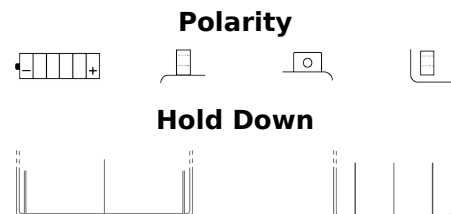

**Product overview**

Batteries for Motorcycles, ATVs, Snowmobiles, Garden

**Conventional E60-N24L-A**

Part number	E60-N24L-A
Technology	Flooded
EAN/GTIN	3661024033589
Voltage	12 V
Capacity	28.0 Ah
CCA	280 A
Length	185 mm
Width	125 mm
Height	175 mm
Box size	C67
Polarity	ETN 0
Terminal Type	M11
Hold Down	B0
Weights (subject of variation)	8.60 kg