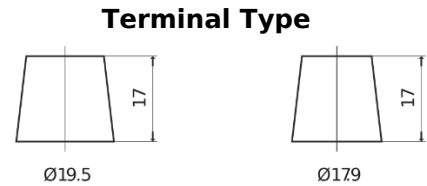

Product overview

Batteries for Trucks, Buses, Construction, Agriculture

StartPRO TG1101

Part number	TG1101
Technology	Flooded
EAN/GTIN	3661024055383
Voltage	12 V
Capacity	110 Ah
CCA	750 A
Length	349 mm
Width	175 mm
Height	235 mm
Box size	D02
Polarity	ETN 1
Terminal Type	EN taper post
Hold Down	B0
Weights (subject of variation)	25.40 kg