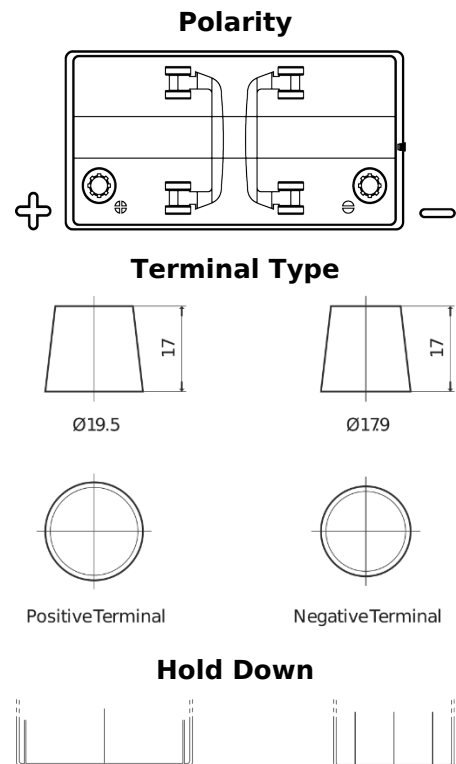

Product overview

Batteries for Trucks, Buses, Construction, Agriculture

StartPRO TG1101

Part number	TG1101
Technology	Flooded
EAN/GTIN	3661024055383
Voltage	12 V
Capacity	110 Ah
CCA	750 A
Length	349 mm
Width	175 mm
Height	235 mm
Box size	D02
Polarity	ETN 1
Terminal Type	EN taper post
Hold Down	B0
Weights (subject of variation)	25.40 kg