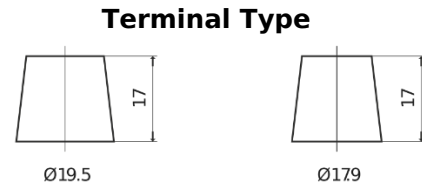

Product overview

Batteries for Marine and Leisure

Start EN850

Part number	EN850
Technology	Flooded
EAN/GTIN	3661024036078
Voltage	12 V
Capacity	110 Ah
CCA	750 A
MCA	850
Length	349 mm
Width	175 mm
Height	235 mm
Box size	D02
Polarity	ETN 1
Terminal Type	EN taper post
Hold Down	B0
Weights (subject of variation)	25.40 kg