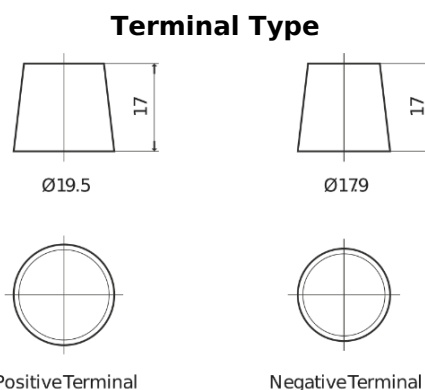

**Product overview**

Batteries for Trucks, Buses, Construction, Agriculture

**StartPRO DG2253**

Part number	DG2253
Technology	Flooded
EAN/GTIN	3661024026963
Voltage	12 V
Capacity	225.0 Ah
CCA	1200 A
Length	518 mm
Width	274 mm
Height	240 mm
Box size	D06
Polarity	ETN 3
Terminal Type	EN taper post
Hold Down	B0
Weights (subject of variation)	54.90 kg