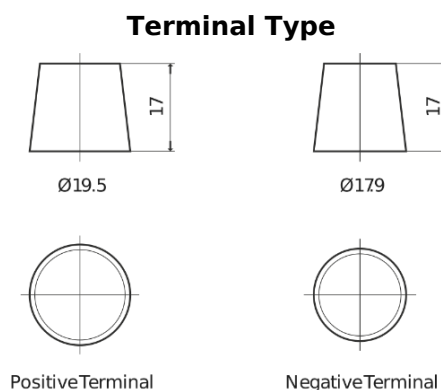

Product overview

Batteries for Trucks, Buses, Construction, Agriculture

StartPRO DG2253

Part number	DG2253
Technology	Flooded
EAN/GTIN	3661024026963
Voltage	12 V
Capacity	225.0 Ah
CCA	1200 A
Length	518 mm
Width	274 mm
Height	240 mm
Box size	D06
Polarity	ETN 3
Terminal Type	EN taper post
Hold Down	B0
Weights (subject of variation)	54.90 kg