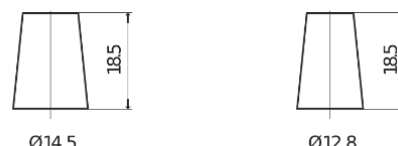

**Product overview**

Batteries for Cars

**Technica TB356A**

Part number	TB356A
Technology	Flooded
EAN/GTIN	3661024054881
Voltage	12 V
Capacity	35 Ah
CCA	240 A
Length	187 mm
Width	127 mm
Height	220 mm
Box size	B19
Polarity	ETN 0
Terminal Type	JIS taper post
Hold Down	Korean B1 Long
Weights (subject of variation)	8.90 kg

**Polarity**

**Terminal Type**

Positive Terminal

Negative Terminal

**Hold Down**

Design, features and specifications are subject to change without notice. We disclaim any representation or warranty, express or implied, concerning the data or recommendations, and in no event shall be liable for any loss or damage claimed to have arisen as a result. Some products may not be available in your local market.