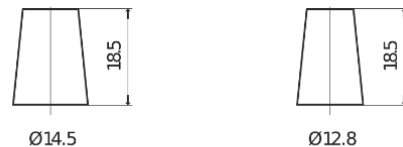

Terminal Type