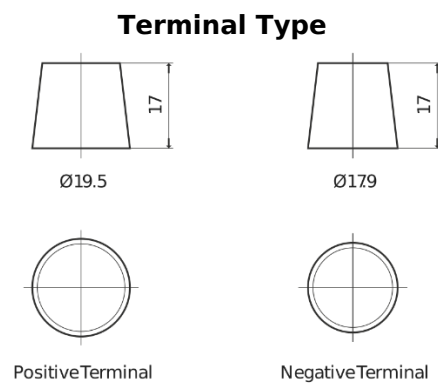

**Product overview**

Batteries for Trucks, Buses, Construction, Agriculture

**StartPRO DG1403**

Part number	DG1403
Technology	Flooded
EAN/GTIN	3661024025423
Voltage	12 V
Capacity	140.0 Ah
CCA	800 A
Length	513 mm
Width	189 mm
Height	223 mm
Box size	D04
Polarity	ETN 3
Terminal Type	EN taper post
Hold Down	B0
Weights (subject of variation)	34.10 kg