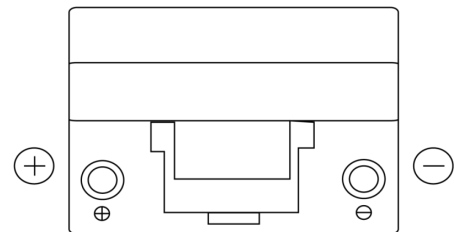

Product overview

Batteries for Cars

Power DB955

Part number	DB955
Technology	Flooded
EAN/GTIN	3661024024464
Voltage	12 V
Capacity	95.0 Ah
CCA	760 A
Length	306 mm
Width	173 mm
Height	222 mm
Box size	D31
Polarity	ETN 1
Terminal Type	EN taper post
Hold Down	Korean B1
Weights (subject of variation)	20.60 kg

Polarity

Terminal Type

Hold Down

Design, features and specifications are subject to change without notice. We disclaim any representation or warranty, express or implied, concerning the data or recommendations, and in no event shall be liable for any loss or damage claimed to have arisen as a result. Some products may not be available in your local market.