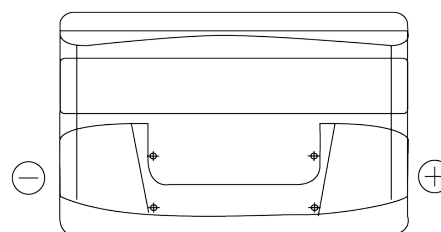

Product overview

Batteries for Cars

Power DB950

Part number	DB950
Technology	Flooded
EAN/GTIN	3661024024587
Voltage	12 V
Capacity	95.0 Ah
CCA	800 A
Length	353 mm
Width	175 mm
Height	190 mm
Box size	L05
Polarity	ETN 0
Terminal Type	EN taper post
Hold Down	B13
Weights (subject of variation)	21.60 kg

Polarity

Terminal Type

Positive Terminal

Negative Terminal

Hold Down

Design, features and specifications are subject to change without notice. We disclaim any representation or warranty, express or implied, concerning the data or recommendations, and in no event shall be liable for any loss or damage claimed to have arisen as a result. Some products may not be available in your local market.