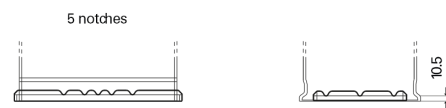

Product overview

Batteries for Cars

Power DB852

Part number	DB852
Technology	Flooded
EAN/GTIN	3661024024662
Voltage	12 V
Capacity	85.0 Ah
CCA	760 A
Length	353 mm
Width	175 mm
Height	175 mm
Box size	LB5
Polarity	ETN 0
Terminal Type	EN taper post
Hold Down	B13
Weights (subject of variation)	19.40 kg

Polarity

Terminal Type

Positive Terminal Negative Terminal

Hold Down

Design, features and specifications are subject to change without notice. We disclaim any representation or warranty, express or implied, concerning the data or recommendations, and in no event shall be liable for any loss or damage claimed to have arisen as a result. Some products may not be available in your local market.