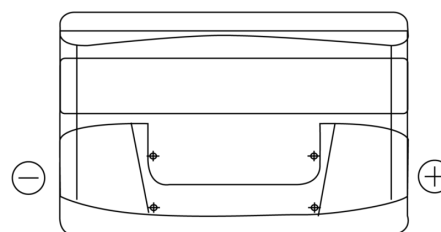

Product overview

Batteries for Cars

Power DB852

Part number	DB852
Technology	Flooded
EAN/GTIN	3661024024662
Voltage	12 V
Capacity	85.0 Ah
CCA	760 A
Length	353 mm
Width	175 mm
Height	175 mm
Box size	LB5
Polarity	ETN 0
Terminal Type	EN taper post
Hold Down	B13
Weights (subject of variation)	19.40 kg

Polarity

Terminal Type

Positive Terminal

Negative Terminal

Hold Down

Design, features and specifications are subject to change without notice. We disclaim any representation or warranty, express or implied, concerning the data or recommendations, and in no event shall be liable for any loss or damage claimed to have arisen as a result. Some products may not be available in your local market.