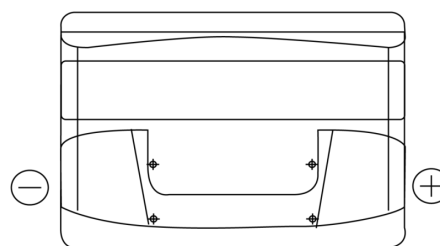

**Product overview**

Batteries for Cars

**Power DB802**

Part number	DB802
Technology	Flooded
EAN/GTIN	3661024024655
Voltage	12 V
Capacity	80.0 Ah
CCA	700 A
Length	315 mm
Width	175 mm
Height	175 mm
Box size	LB4
Polarity	ETN 0
Terminal Type	EN taper post
Hold Down	B13
Weights (subject of variation)	17.80 kg

**Polarity**

**Terminal Type**

Positive Terminal

Negative Terminal

**Hold Down**

Design, features and specifications are subject to change without notice. We disclaim any representation or warranty, express or implied, concerning the data or recommendations, and in no event shall be liable for any loss or damage claimed to have arisen as a result. Some products may not be available in your local market.