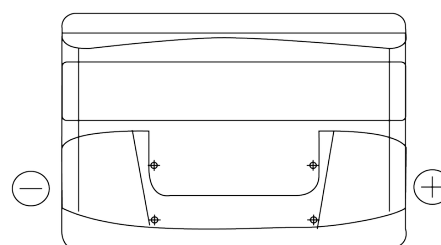

Product overview

Batteries for Cars

Power DB802

Part number	DB802
Technology	Flooded
EAN/GTIN	3661024024655
Voltage	12 V
Capacity	80.0 Ah
CCA	700 A
Length	315 mm
Width	175 mm
Height	175 mm
Box size	LB4
Polarity	ETN 0
Terminal Type	EN taper post
Hold Down	B13
Weights (subject of variation)	17.80 kg

Polarity

Terminal Type

Positive Terminal

Negative Terminal

Hold Down

Design, features and specifications are subject to change without notice. We disclaim any representation or warranty, express or implied, concerning the data or recommendations, and in no event shall be liable for any loss or damage claimed to have arisen as a result. Some products may not be available in your local market.